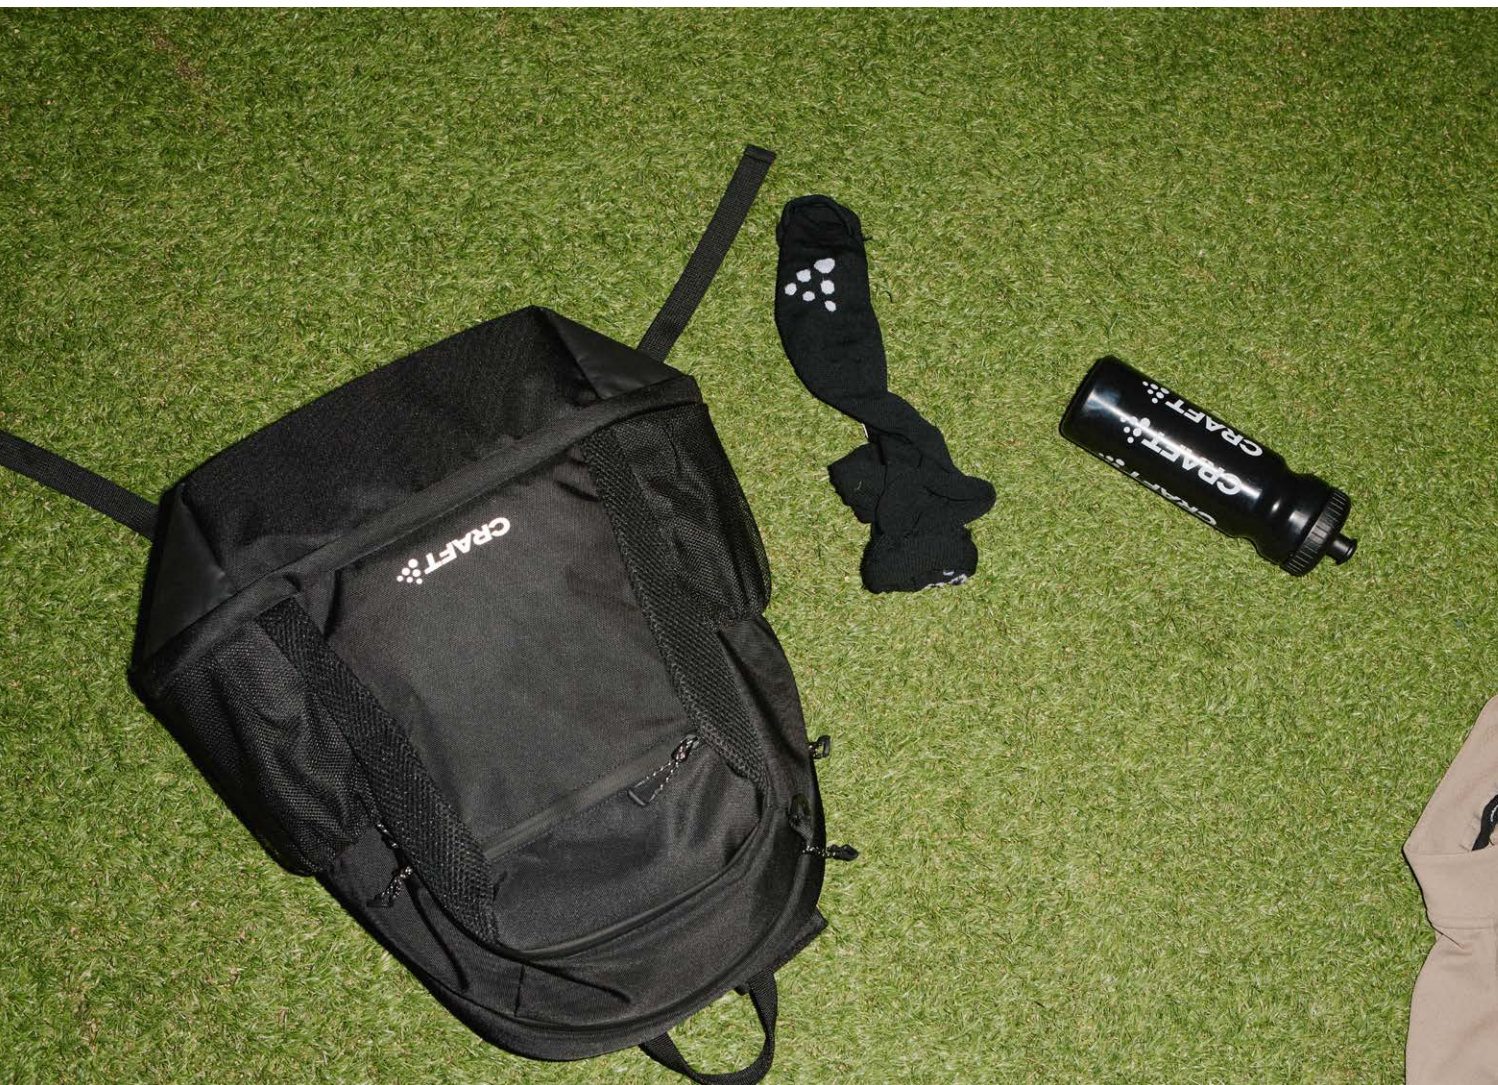

Ability Bath Towel

Unisex 1911096

36€